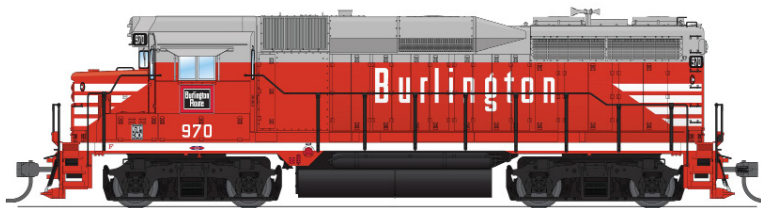

9151 EMD GP30, CBQ 974, Chinese Red, No-Sound/DCC-Ready, H0