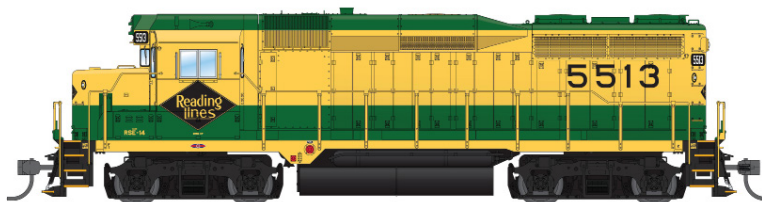

NEW PRODUCT ANNOUNCEMENT

PARAGON⁴
WITH ROLLINGTHUNDER™

H0 Scale EMD GP30