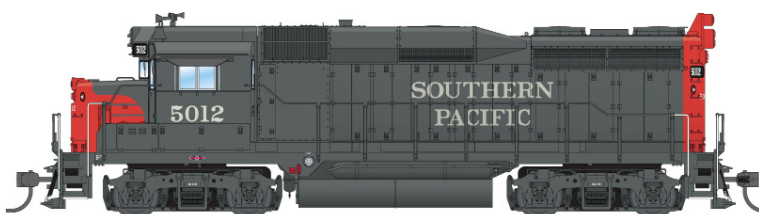

9156 EMD GP30, SP 5015, Bloody Nose, No-Sound/DCC-Ready, H0