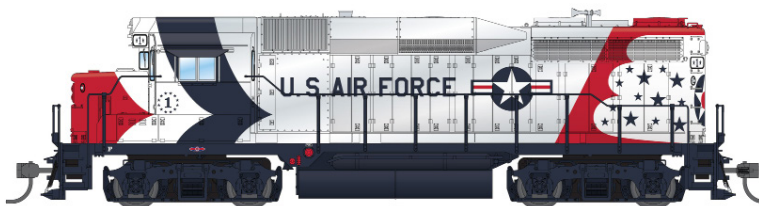

9157 EMD GP30, USAF 2250, US Air Force Fantasy Paint, No-Sound/DCC-Ready, H0