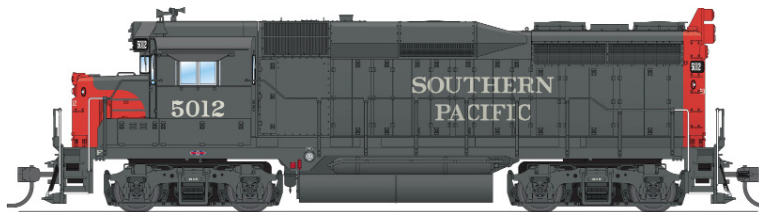

NEW PRODUCT ANNOUNCEMENT

PARAGON⁴
WITH ROLLINGTHUNDER™

H0 Scale EMD GP30

9141 EMD GP30, SP 5012, Bloody Nose, Paragon4 Sound/DC/DCC, H0
9142 EMD GP30, SP 5015, Bloody Nose, Paragon4 Sound/DC/DCC, H0