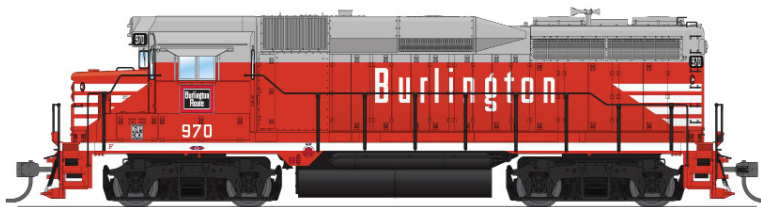

WITH ROLLINGTHUNDER™

H0 Scale EMD GP30

MSRP: \$374.99

Announced:03-01-24

ARRIVING: Summer 2024

ORDER BORDER BY :

05/23/24

9130 EMD GP30, ATSF 1259, Bookend Scheme, Paragon4 Sound/DC/DCC, H0
9131 EMD GP30, ATSF 1263, Bookend Scheme, Paragon4 Sound/DC/DCC, H0