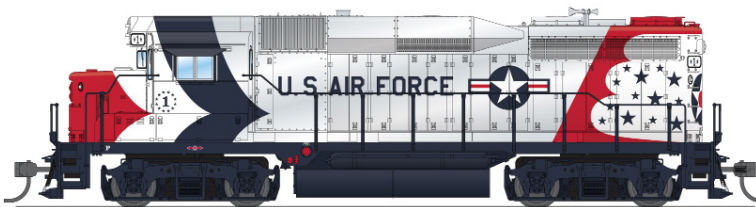

9143 EMD GP30, USAF 2250, US Air Force Fantasy Paint, Paragon4 Sound/DC/DCC, H0